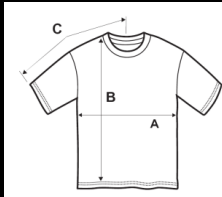

## Gildan Performance Adult T-Shirt

DETAILS		
<b>Weight</b>	153 g/m2 (145 g/m2 in White)	
<b>Content</b>	100% polyester jersey knit	
<b>Features</b>	AquaFX for wicking properties Freshcare™ for anti-microbial properties Seamed single needle 1,9 cm collar Heat transfer label Twin needle sleeve and bottom hems Quarter-turned to eliminate centre crease	
<b>Sizes</b>	S - 3XL	
<b>Case Packs</b>	S - 3XL	36 pieces
<b>Colours</b>	11	
<b>SKU's</b>	66	

SPECIFICATIONS

Size	Chest/inches (A)	Chest/cm	Length/inches (B)	Length/cm	CB Sleeve/inches (C)	CB Sleeve/cm
Small	18	46	28	71	16.25	41
Medium	20	51	29	74	17.75	45
Large	22	56	30	76	19	48
X-Large	24	61	31	79	20.25	51
2X-Large	26	66	32	81	21.50	55
3X-Large	28	71	33	84	22.75	58
Tol.	+/- 1	+/- 2.54	+/- 1	+/- 2.54	+/- 0.75	+/- 1.91