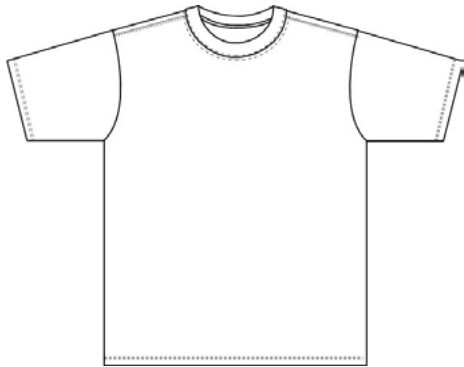

# STYLE 42000

## Gildan Performance Adult T-Shirt

DETAILS		
<b>Weight</b>	153 g/m2 (145 g/m2 in White)	
<b>Content</b>	100% polyester jersey knit	
<b>Features</b>	AquaFX for wicking properties Freshcare™ for anti-microbial properties Seamed single needle 1,9 cm collar Heat transfer label Twin needle sleeve and bottom hems Quarter-turned to eliminate centre crease	
<b>Sizes</b>	S - 3XL	
<b>Case Packs</b>	S - 3XL	36 pieces
<b>Colours</b>	11	
<b>SKU's</b>	66	