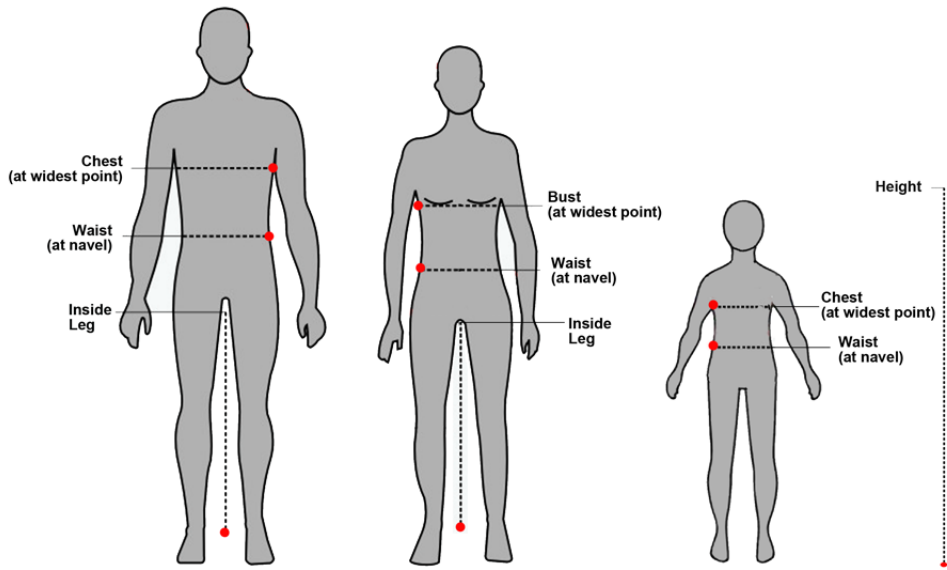

# SIZE GUIDE

All our measurements are "To Fit" body sizes and not the size of the actual garment itself.

Please measure your body as follows:

## Chest

**Men:** Measure around the chest at its widest point.

**Women:** Measure around the fullest part of the bust and follow the conversion table below

**Junior & Youth:** Measure the fullest part of the chest and measure height from top of head down to floor without shoes

## Waist

**All:** Measure round the natural waist ensuring the measuring tape is kept taught.

## Leg Length

**Men, Women & Unisex:** Measure from the top of the inside leg down to the floor without shoes.

**Women to fit the conversion:**

<b>DRESS SIZE</b>	6	8	10	12	14	16	18
<b>UK inches</b>	28	30	32	34	36	38	40