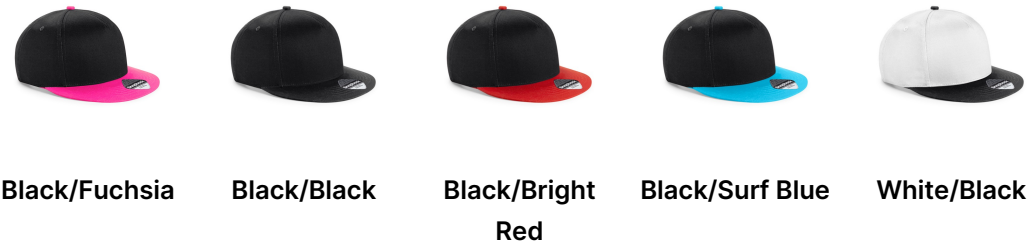

YOUTH SIZE SNAPBACK B615

Beechfield
ORIGINAL HEADWEAR

OVERVIEW

- 100% Cotton Twill
- Contrast detailing
- 5 panel design
- Flat peak
- Stitched ventilation eyelets
- Authentic peak sticker
- Retro style snapback size adjuster
- TearAway label for ease of rebranding
- Adjustable youth sizing (53 - 58cm)

| | |
|--------------------|------------|
| Pricelist Pack Qty | 24 |
| Poly Bag Qty | 12 |
| Commodity Code | 6505003000 |

AVAILABLE COLOURS

Source: <https://beechfield.com/products/b615-youth-size-snapback>