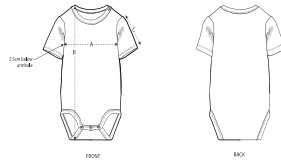

WHITES

COLORS

BABY BODIES
STUBIO3 - BABY BODY

The babies' body short sleeves

Fitted

- Set-in sleeve
- 1x1 rib binding at neck collar and leg opening
- Snap placket at shoulder
- Snap closure at bottom

Combo options

Shell : Interlock , 100% Cotton - Organic Ring Spun Combed , Panel washed , 210 GSM

Printing Specifications

For suitable print techniques, please download our printing guide

Certifications & memberships

Wash Instructions

Wash similar colours together, no ironing on print, wash and iron inside out.

SIZES	9-12 M/74-80CM	6-9 M/68-74CM	3-6 M/62-68CM	0-3 M/56-62CM	12-18 M/80-86CM	18-24 M/86-92CM
A Half Chest	22	21	20	19	23	24.5
B Body Length	43	41	38	35	45	48
C Sleeve Length	7.5	7	6.5	6	8	8.5

PACKING

SIZES	9-12 M/74-80CM	6-9 M/68-74CM	3-6 M/62-68CM	0-3 M/56-62CM	12-18 M/80-86CM	18-24 M/86-92CM
PCS/BAG	0	0	0	0	0	0
PCS/BOX	0	0	0	0	0	0