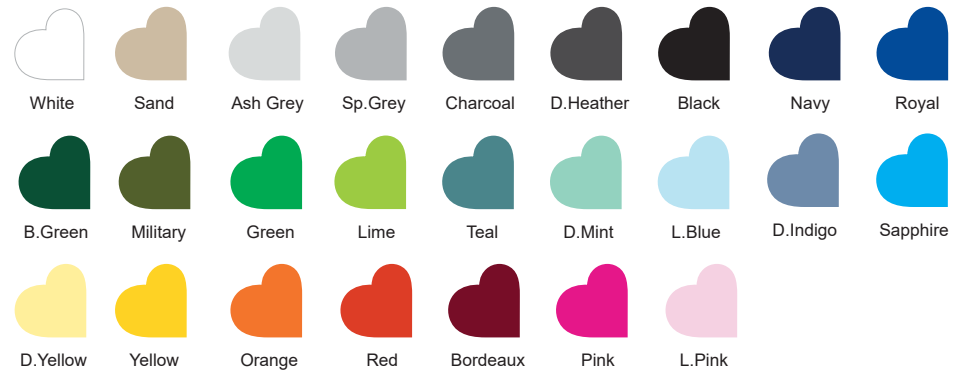

Neutral®

Certified Responsibility™

083101
LADIES HOODIE

DESCRIPTION

Casual fitted / Double-lined hood / Adjustable flat strings / Kangaroo pocket / Rib knitted sleeve cuffs & waistband / Neck tape / Ringspun combed cotton

COMPOSITION

100% Organic Fairtrade Cotton
Fleece, brushed inside, 300 g/m²

SIZES

XS-S-M-L-XL-2XL

COLOURS

MEASUREMENTS

Size	XS	S	M	L	XL	2XL
½ Width	46	49	52	55	58	61
Full length	61	63	64	67	69	72

CERTIFICATES