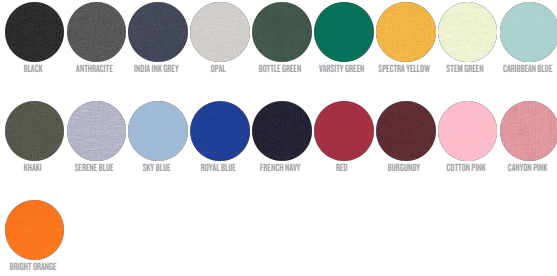

UNISEX T-SHIRTS  
**STTU758 - ROCKER**

**The essential unisex t-shirt**

Medium Fit

- Set-in sleeve
- 1x1 rib at neck collar
- Inside back neck tape in self fabric
- Tubular construction
- Sleeve hem and bottom hem with wide double topstitch

Combo options

WHITES

COLORS

ESSENTIAL HEATHERS

Shell : Single Jersey, 100% Cotton - Organic Ring Spun Combed, Fabric washed, 150 GSM

Printing Specifications

For suitable print techniques, please download our printing guide