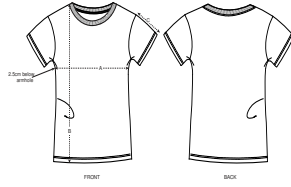

WOMEN T-SHIRTS
STTW032 - STELLA EXPRESSER

The iconic women's fitted t-shirt

Fitted

- Set-in sleeve
- 1x1 rib at neck collar
- Inside back neck tape in self fabric
- Sleeve hem and bottom hem with narrow double topstitch

Combo options

WHITES

COLORS

ESSENTIAL HEATHERS

SPECIAL HEATHERS

Shell : Single Jersey, 100% Cotton - Organic Ring Spun Combed, Fabric washed, 155 GSM

Printing Specifications

For suitable print techniques, please download our printing guide

Certifications & memberships

Wash Instructions

Wash similar colours together, do not iron on print, wash and iron inside out.

SIZES		XS	S	M	L	XL	XXL
A	Half Chest	42	44.5	47.5	50.5	53.5	56.5
B	Body Length	62	64	66	68	69	69
C	Sleeve Length	16	16	17	17	18	18

PACKING

SIZES	XS	S	M	L	XL	XXL
PCS/BAG	5	5	5	5	5	5
PCS/BOX	100	100	100	100	100	100