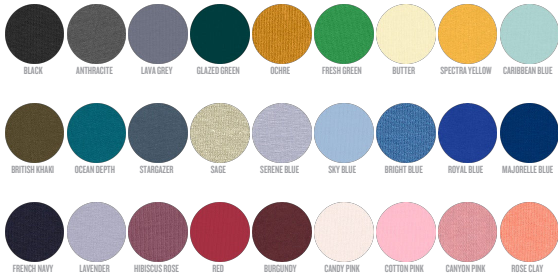

WOMEN T-SHIRTS
STTW032 - STELLA EXPRESSER

The iconic women's fitted t-shirt

Fitted

- Set-in sleeve
- 1x1 rib at neck collar
- Inside back neck tape in self fabric
- Sleeve hem and bottom hem with narrow double topstitch

Combo options

WHITES

COLORS

ESSENTIAL HEATHERS

SPECIAL HEATHERS

Shell : Single Jersey, 100% Cotton - Organic Ring Spun Combed, Fabric washed, 155 GSM

Printing Specifications

For suitable print techniques, please download our printing guide