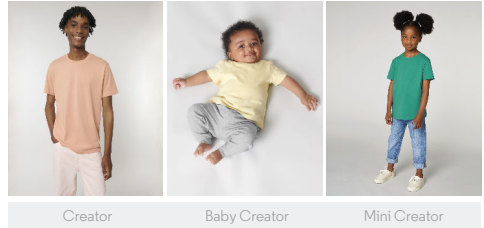

WOMEN T-SHIRTS
STTW032 - STELLA EXPRESSER

The iconic women's fitted t-shirt

Fitted

- Set-in sleeve
- 1x1 rib at neck collar
- Inside back neck tape in self fabric
- Sleeve hem and bottom hem with narrow double topstitch

Combo options

WHITES

COLORS

ESSENTIAL HEATHERS

SPECIAL HEATHERS

Shell : Single Jersey, 100% Cotton - Organic Ring Spun Combed, Fabric washed, 155 GSM

Printing Specifications

For suitable print techniques, please download our printing guide