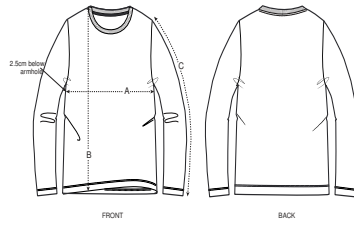

- Set-in sleeve
- 1x1 rib at neck collar
- Inside back neck tape in self fabric
- Sleeve hem and bottom hem with wide double topstitch

Combo options

Shell : Single Jersey , 100% Cotton - Organic Ring Spun Combed , Fabric washed , 180 GSM

SIZES		S	M	L	XL	XXL	3XL
A	Half Chest	49	52	55	58	61	64
B	Body Length	70	72	74	76	78	80
C	Sleeve Length	64	65	66	67	68	69

Some sizes are only available on a limited number of colours. Please check our webshop for latest information