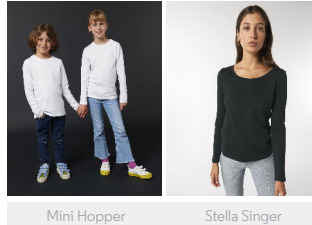

WHITES

COLORS

ESSENTIAL

HEATHERS

MEN T-SHIRTS

STTM560 - STANLEY SHUFFLER

The iconic men's long sleeve t-shirt

Medium Fit

- Set-in sleeve
- 1x1 rib at neck collar
- Inside back neck tape in self fabric
- Sleeve hem and bottom hem with wide double topstitch

Combo options

Shell : Single Jersey , 100% Cotton - Organic Ring Spun Combed , Fabric washed , 180 GSM