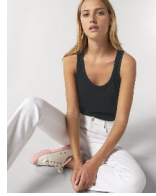

MEN TANK TOPS

STTM543 - STANLEY SPECTER

WHITES

WHITE

COLORS

BLACK

FRENCH NAVY

ESSENTIAL

HEATHERS

DARK HEATHER GREY

HEATHER GREY

The men's tank top

Fitted

- Sleeveless
- 1x1 rib binding at neck collar and armhole with narrow double topstitch
- Inside back neck tape in self fabric
- Bottom hem with narrow double topstitch

Combo options

Stella Dreamer

Shell : Single Jersey , 100% Cotton - Organic Ring Spun Combed , Fabric washed , 155 GSM

Printing Specifications

For suitable print techniques, please download our printing guide