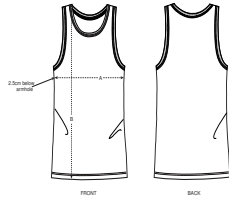

HEATHERS

DARK HEATHER GREY

HEATHER GREY

The men's tank top

Fitted

- Sleeveless
- 1x1 rib binding at neck collar and armhole with narrow double topstitch
- Inside back neck tape in self fabric
- Bottom hem with narrow double topstitch

Combo options

Stella Dreamer

Shell : Single Jersey , 100% Cotton - Organic Ring Spun Combed , Fabric washed , 155 GSM

Printing Specifications

For suitable print techniques, please download our printing guide

Certifications & memberships

Wash Instructions

Wash similar colours together, do not iron on print, wash and iron inside out.

SIZES		S	M	L	XL	XXL
A	Half Chest	48	51	54	57	60
B	Body Length	70	72	74	76	78

PACKING

SIZES	S	M	L	XL	XXL
PCS/BAG	5	5	5	5	5
PCS/BOX	100	100	100	100	100