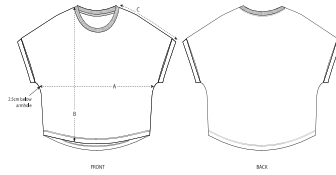

WOMEN T-SHIRTS
STTW089 - STELLA COLLIDER

The women's rolled sleeve t-shirt

Oversized

- Dolman sleeve
- 1x1 rib at neck collar
- Inside back neck tape in self fabric
- Sleeve cuff folded with bartacks
- Round bottom hem with wide double needle topstitch (back length longer than front length)

Certifications & memberships

Wash Instructions

Wash similar colours together, no ironing on print, wash and iron inside out.

SIZES	XS	S	M	L	XL	XXL
A Half Chest	58	60.5	63.5	66.5	69.5	72.5
B Body Length	58.5	60.5	62.5	64.5	65.5	65.5
C Sleeve Length	32.5	33	33.5	34	34.5	35