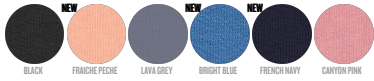

WOMEN TANK TOPS  
**STTW038 - STELLA DANCER**

**The women's cropped tank top**

Relaxed Fit

- Sleeveless
- 1x1 rib at neck collar and armhole
- Inside back neck tape in self fabric
- Bottom hem with narrow double topstitch

Shell : Single Jersey , 100% Cotton - Organic Ring Spun Combed , Fabric washed , 120 GSM

WHITES

COLORS

ESSENTIAL

HEATHERS

Printing Specifications

For suitable print techniques, please download our printing guide