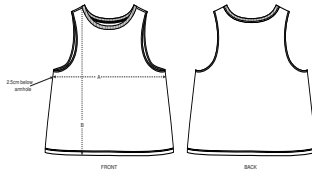

WOMEN TANK TOPS  
**STTW038 - STELLA DANCER**

**The women's cropped tank top**

Relaxed Fit

- Sleeveless
- 1x1 rib at neck collar and armhole
- Inside back neck tape in self fabric
- Bottom hem with narrow double topstitch

Shell : Single Jersey , 100% Cotton - Organic Ring Spun Combed , Fabric washed , 120 GSM

WHITES

COLORS

ESSENTIAL

HEATHERS

Printing Specifications

For suitable print techniques, please download our printing guide

Certifications & memberships

Wash Instructions

Wash similar colours together, do not iron on print, wash and iron inside out.

SIZES		XS	S	M	L	XL
A	Half Chest	45.5	48	51	54	56
B	Body Length	52	54	56	58	59