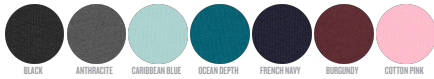

WHITES

COLORS

ESSENTIAL HEATHERS

WOMEN TANK TOPS

STTWO13 - STELLA DREAMER

The women's fitted tank top

Fitted

- Sleeveless
- 1x1 rib binding at neck collar and armhole with narrow double topstitch
- Inside back neck tape in self fabric
- Bottom hem with narrow double topstitch

Combo options

Shell : Single Jersey , 100% Cotton - Organic Ring Spun Combed , Fabric washed , 120 GSM

Printing Specifications

For suitable print techniques, please download our printing guide

Certifications & memberships

Wash Instructions

Wash similar colours together, do not iron on print, wash and iron inside out.