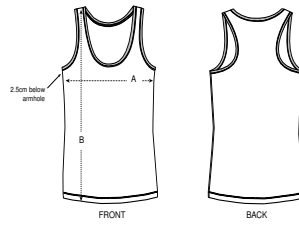

The women's fitted tank top

Fitted

- Sleeveless
- 1x1 rib binding at neck collar and armhole with narrow double topstitch
- Inside back neck tape in self fabric
- Bottom hem with narrow double topstitch

Combo options

Stanley Specter

Shell : Single Jersey , 100% Cotton - Organic Ring Spun Combed , Fabric washed , 120 GSM

Printing Specifications

For suitable print techniques, please download our printing guide

Certifications & memberships

Wash Instructions

Wash similar colours together, do not iron on print, wash and iron inside out.

SIZES		XS	S	M	L	XL	XXL
A	Half Chest	37.5	40	43	46	49	52
B	Body Length	63	65	67	69	70	70

Some sizes are only available on a limited number of colours. Please check our webshop for latest information

PACKING

SIZES	XS	S	M	L	XL	XXL
PCS/BAG	5	5	5	5	5	5
PCS/BOX	100	100	100	100	100	100