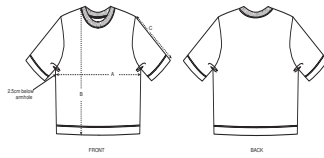

WOMEN T-SHIRTS  
**STTW054- STELLA FRINGER**

**The women's boxy heavy T-shirt**

Relaxed Fit

- Set-in sleeve
- Short sleeve (elbow length)
- 1x1 rib at neck collar with single topstitch
- Inside back neck tape in self fabric
- Sleeve hem and bottom hem with narrow double topstitch

Shell : Single Jersey , 100% Cotton - Organic Ring Spun Combed , Fabric washed , 200 GSM

WHITES

COLORS

Printing Specifications

For suitable print techniques, please download our printing guide

Certifications & memberships

Wash Instructions

Wash similar colours together, do not iron on print, wash and iron inside out.

SIZES		XS	S	M	L	XL	XXL
A	Half Chest	50	52.5	55.5	58.5	61.5	64.5
B	Body Length	60	62	64	66	67	67
C	Sleeve Length	29	30	31	31	32	32