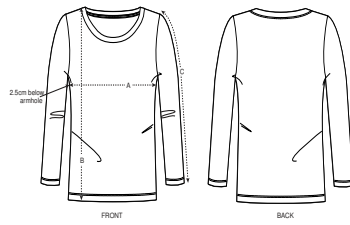

WOMEN T-SHIRTS  
**STTWO21 - STELLA SINGER**

**The iconic women's long sleeve t-shirt**

Medium Fit

- Set-in sleeve
- Self fabric at neck collar
- Inside back neck tape in self fabric
- Sleeve hem and bottom hem with narrow double topstitch

Combo options

WHITES

COLORS

ESSENTIAL  
HEATHERS

Shell : Single Jersey , 100% Cotton - Organic Ring Spun Combed , Fabric washed , 120 GSM

Printing Specifications

For suitable print techniques, please download our printing guide

Certifications & memberships

Wash Instructions

Wash similar colours together, do not iron on print, wash and iron inside out.

SIZES		XS	S	M	L	XL
A	Half Chest	42	44.5	47.5	50.5	53.5
B	Body Length	62	64	66	68	69
C	Sleeve Length	60.5	61.5	62.5	63.5	64

### PACKING

SIZES	XS	S	M	L	XL
PCS/BAG	5	5	5	5	5
PCS/BOX	50	50	50	50	50