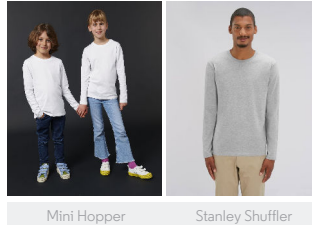

WOMEN T-SHIRTS  
**STTWO21 - STELLA SINGER**

**The iconic women's long sleeve t-shirt**

Medium Fit

- Set-in sleeve
- Self fabric at neck collar
- Inside back neck tape in self fabric
- Sleeve hem and bottom hem with narrow double topstitch

Combo options

WHITES

COLORS

ESSENTIAL  
HEATHERS

Shell : Single Jersey , 100% Cotton - Organic Ring Spun Combed , Fabric washed , 120 GSM

Printing Specifications

For suitable print techniques, please download our printing guide