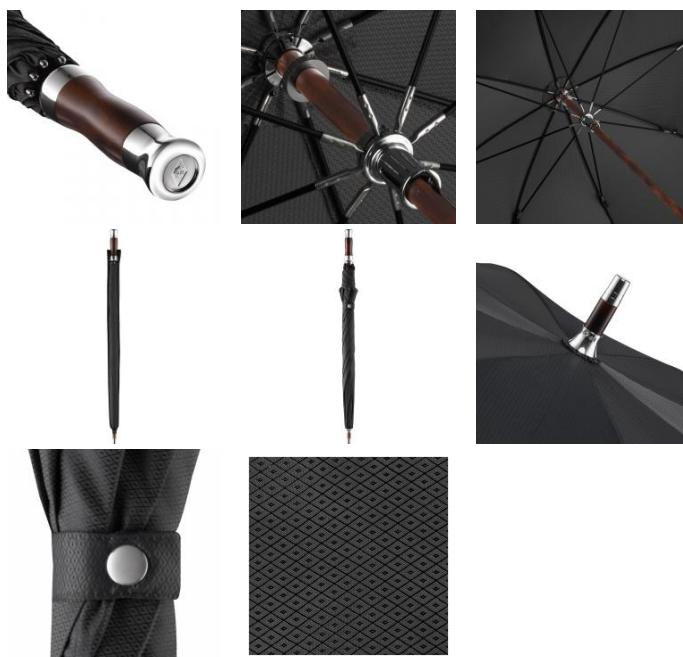

Midsize umbrella FARE® Exklusiv 60th Edition

Item 4704 dark grey-black

Elegant umbrella in medium size with many connoisseur's details of the classic art of umbrella making

Easy to handle thanks to opening runner, high-quality windproof system for maximum frame flexibility in stormy conditions, flexible fibreglass ribs, real wood shaft in flamed optic, chrome-plated details, classic faconné cover, water and dirt-repellent cover properties through original Teflon™ fabric protector, straight handle in mottled maple genuine wood look with chrome-plated details and promotional labelling option, closing strap with chromed notch, high-quality sleeve with large opening and piping

Product data

| | |
|---------------------------|--------------------------|
| Umbrella diameter | 115 cm |
| Closed length | 87 cm |
| Number of panels | 8 |
| Weight | 542 g |
| Diameter shaft | 16 mm |
| Cover | 71% Polyester, 29% Nylon |
| Handle | Genuine wood, Plastic |
| Shaft | Genuine wood |
| Comparable Pantone | cool gray 11C, blackC |

Product features

Promotional labelling

Screen printing panel

Upper width = 170 mm
Height = 180 mm
Lower width = 280 mm

Screen printing closing strap

Width = 85 mm
Height = 15 mm

Screen printing sleeve

Width = 120 mm
Height = 30 mm

Doming handle

Diameter = 20 mm

Laser sticker handle

Diameter = 20 mm

Available colours

dark grey-black